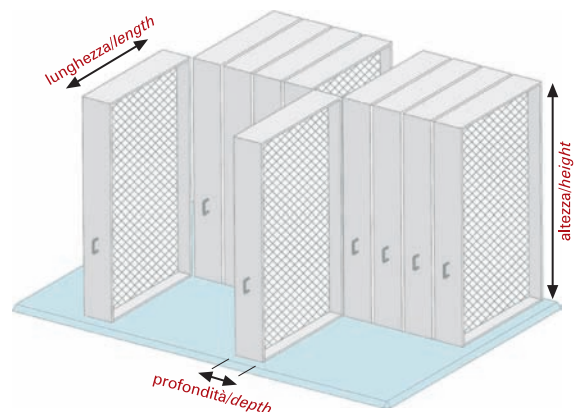

componibilità

Rollexpo si presenta in due versioni:

- Rollexpo SL a scorrimento laterale mediante volantino a sforzo ridotto
- Rollexpo SF a scorrimento frontale mediante maniglia a presa antiscivolo

misure

Le altezze e le lunghezze standard sono di mm 2000 o 3000, ma il nostro ufficio tecnico fornisce il supporto necessario per determinare soluzioni su misura.

profondità in mm* depth in mm*

tabella profondità/index depth (mm)	
300	500
320	600
400	700

*altre misure disponibili a richiesta

*other sizes are available on demand

modularity

Rollexpo is available in two versions:

- Rollexpo SL which slides laterally through a handwheel with reduced effort
- Rollexpo SF which slides frontally through an antislip handle

dimensions

The standard heights and lengths are 2000 or 3000mm, but our technical office gives the support required to find the custom-made solution.

rollexpo SL

* altre lunghezze disponibili a richiesta
* other lengths are available on demand

rollexpo SF

* altre lunghezze disponibili a richiesta
* other lengths are available on demand