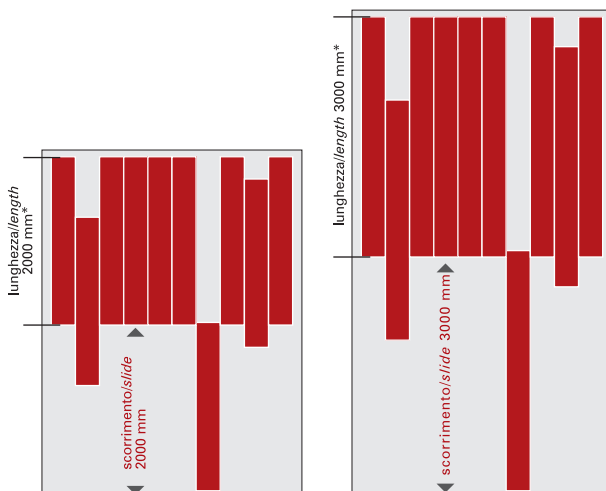

rollexpo SF

* altre lunghezze disponibili a richiesta
* other lengths are available on demand