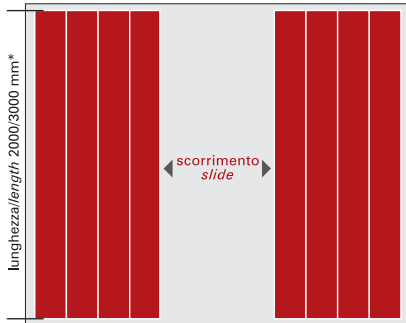

Colours are merely indicative. Other colours are available on demand.

componibilità

Rollexpo si presenta in due versioni:

- Rollexpo SL a scorrimento laterale mediante volantino a sforzo ridotto
- Rollexpo SF a scorrimento frontale mediante maniglia a presa antiscivolo

*altre misure disponibili a richiesta

*other sizes are available on demand

modularity

Rollexpo is available in two versions:

- Rollexpo SL which slides laterally through a handwheel with reduced effort
- Rollexpo SF which slides frontally through an antislip handle

dimensions

The standard heights and lengths are 2000 or 3000mm, but our technical office gives the support required to find the custom-made solution.

rollexpo SL

* altre lunghezze disponibili a richiesta
* other lengths are available on demand